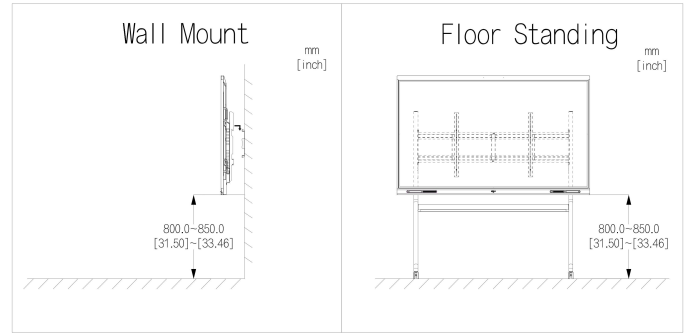

Speaker

Built-in Speaker	4 (CH2.2)
Power	2 × 8 W + 2 × 18 W
Frequency	150 Hz–20 kHz

Microphone

Microphone	8
------------	---

Ulti for Meeting | DHI-LPH75-MC480-U

Pick-up Distance	0 m–12 m (0 ft–39.37 ft)
AGC	Yes
Echo Cancellation	Yes
Intelligent Noise Filtering	Yes
General	
Power Supply	100–240 VAC, 50/60 Hz, 5.5 A
Power Consumption	260 W (typ.); 550 W (max.)
Standby Power Consumption	≤0.5 W
Operating Temperature	0 °C to +40 °C (+32 °F to +104 °F)
Storage Temperature	–20 °C to +60 °C (–4 °F to +140 °F)
Operating Humidity	10%–90% (RH)
Storage Humidity	10%–90% (RH)
Product Material	Metal
Glass	3.2 mm anti-glare tempered glass
Casing Color (Frame/Rear)	Black
Product Dimensions	1,709.4 mm × 1,038.9 mm × 85.4 mm (67.30" × 40.90" × 3.36")
Frame Size	U: 33.3 mm, L/R: 14.6 mm, D: 43.0 mm (U: 2.42", L/R: 0.69", D: 1.11")
Packaging Dimensions	1,863.0 mm × 225.0 mm × 1,163.0 mm (73.35" × 8.86" × 45.79")
Net Weight	51.05 kg (112.55 lb)
Gross Weight	64.00 kg (141.10 lb)
Holes Distance	800 mm × 400 mm (31.50" × 15.75")
Installation	Wall mount or mobile bracket
Packing List	power cord × 1 Smart interactive whiteboard × 1 Stylus pen × 2 Wall mount bracket × 1 remote control × 1 Pack of wall mount screws × 1
Certification	
Certifications	CE, EDLA, Energy Star

Ordering Information

Type	Model	Description
Smart interactive whiteboard	DHI-LPH75-MC480-U	75 inch Smart interactive whiteboard

Installation

Dimensions (mm[inch])

Panels