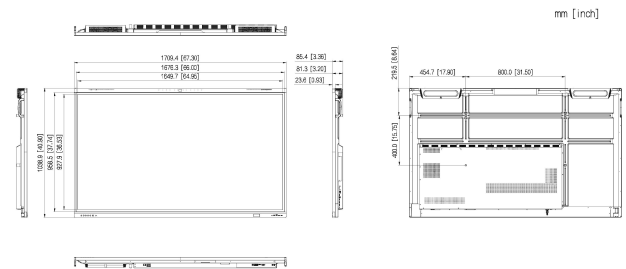

Technical Specification

Built-in System

Main Processor	RK3588
Operating System	Android 13.0
CPU	Quad-core A76 + Quad-core A55
CPU Frequency	2.4 GHz
GPU	Mali-G610 MP4
RAM	8 GB
ROM	128 GB

LCD Panel

Panel Dimensions	75 inch
Backlight	DLED
Aspect Ratio	16: 9
Brightness	400 cd/m ² (typ.)
Static Contrast	VA: 5000: 1 (typ.); IPS: 1200: 1 (typ.)
Resolution	3,840 (H) × 2,160 (V)
Viewing Angle	178° (H)/178° (V)
Lifespan	≥50,000 hrs
Display Color	1.07 Billion (10 bits)
Response Time	6.5 ms
Refresh Rate	60 Hz

Speaker

Built-in Speaker	4 (CH2.2)
Power	2 × 8 W + 2 × 18 W
Frequency	150 Hz–20 kHz

Microphone

Microphone	8
------------	---

Ulti for Meeting | DHI-LPH75-MC480-U

Pick-up Distance	0 m–12 m (0 ft–39.37 ft)
AGC	Yes
Echo Cancellation	Yes
Intelligent Noise Filtering	Yes
General	
Power Supply	100–240 VAC, 50/60 Hz, 5.5 A
Power Consumption	260 W (typ.); 550 W (max.)
Standby Power Consumption	≤0.5 W
Operating Temperature	0 °C to +40 °C (+32 °F to +104 °F)
Storage Temperature	–20 °C to +60 °C (–4 °F to +140 °F)
Operating Humidity	10%–90% (RH)
Storage Humidity	10%–90% (RH)
Product Material	Metal
Glass	3.2 mm anti-glare tempered glass
Casing Color (Frame/Rear)	Black
Product Dimensions	1,709.4 mm × 1,038.9 mm × 85.4 mm (67.30" × 40.90" × 3.36")
Frame Size	U: 33.3 mm, L/R: 14.6 mm, D: 43.0 mm (U: 2.42", L/R: 0.69", D: 1.11")
Packaging Dimensions	1,863.0 mm × 225.0 mm × 1,163.0 mm (73.35" × 8.86" × 45.79")
Net Weight	51.05 kg (112.55 lb)
Gross Weight	64.00 kg (141.10 lb)
Holes Distance	800 mm × 400 mm (31.50" × 15.75")
Installation	Wall mount or mobile bracket
Packing List	power cord × 1 Smart interactive whiteboard × 1 Stylus pen × 2 Wall mount bracket × 1 remote control × 1 Pack of wall mount screws × 1
Certification	
Certifications	CE, EDLA, Energy Star

Ordering Information

Type	Model	Description
Smart interactive whiteboard	DHI-LPH75-MC480-U	75 inch Smart interactive whiteboard

Installation

Dimensions (mm[inch])

Panels